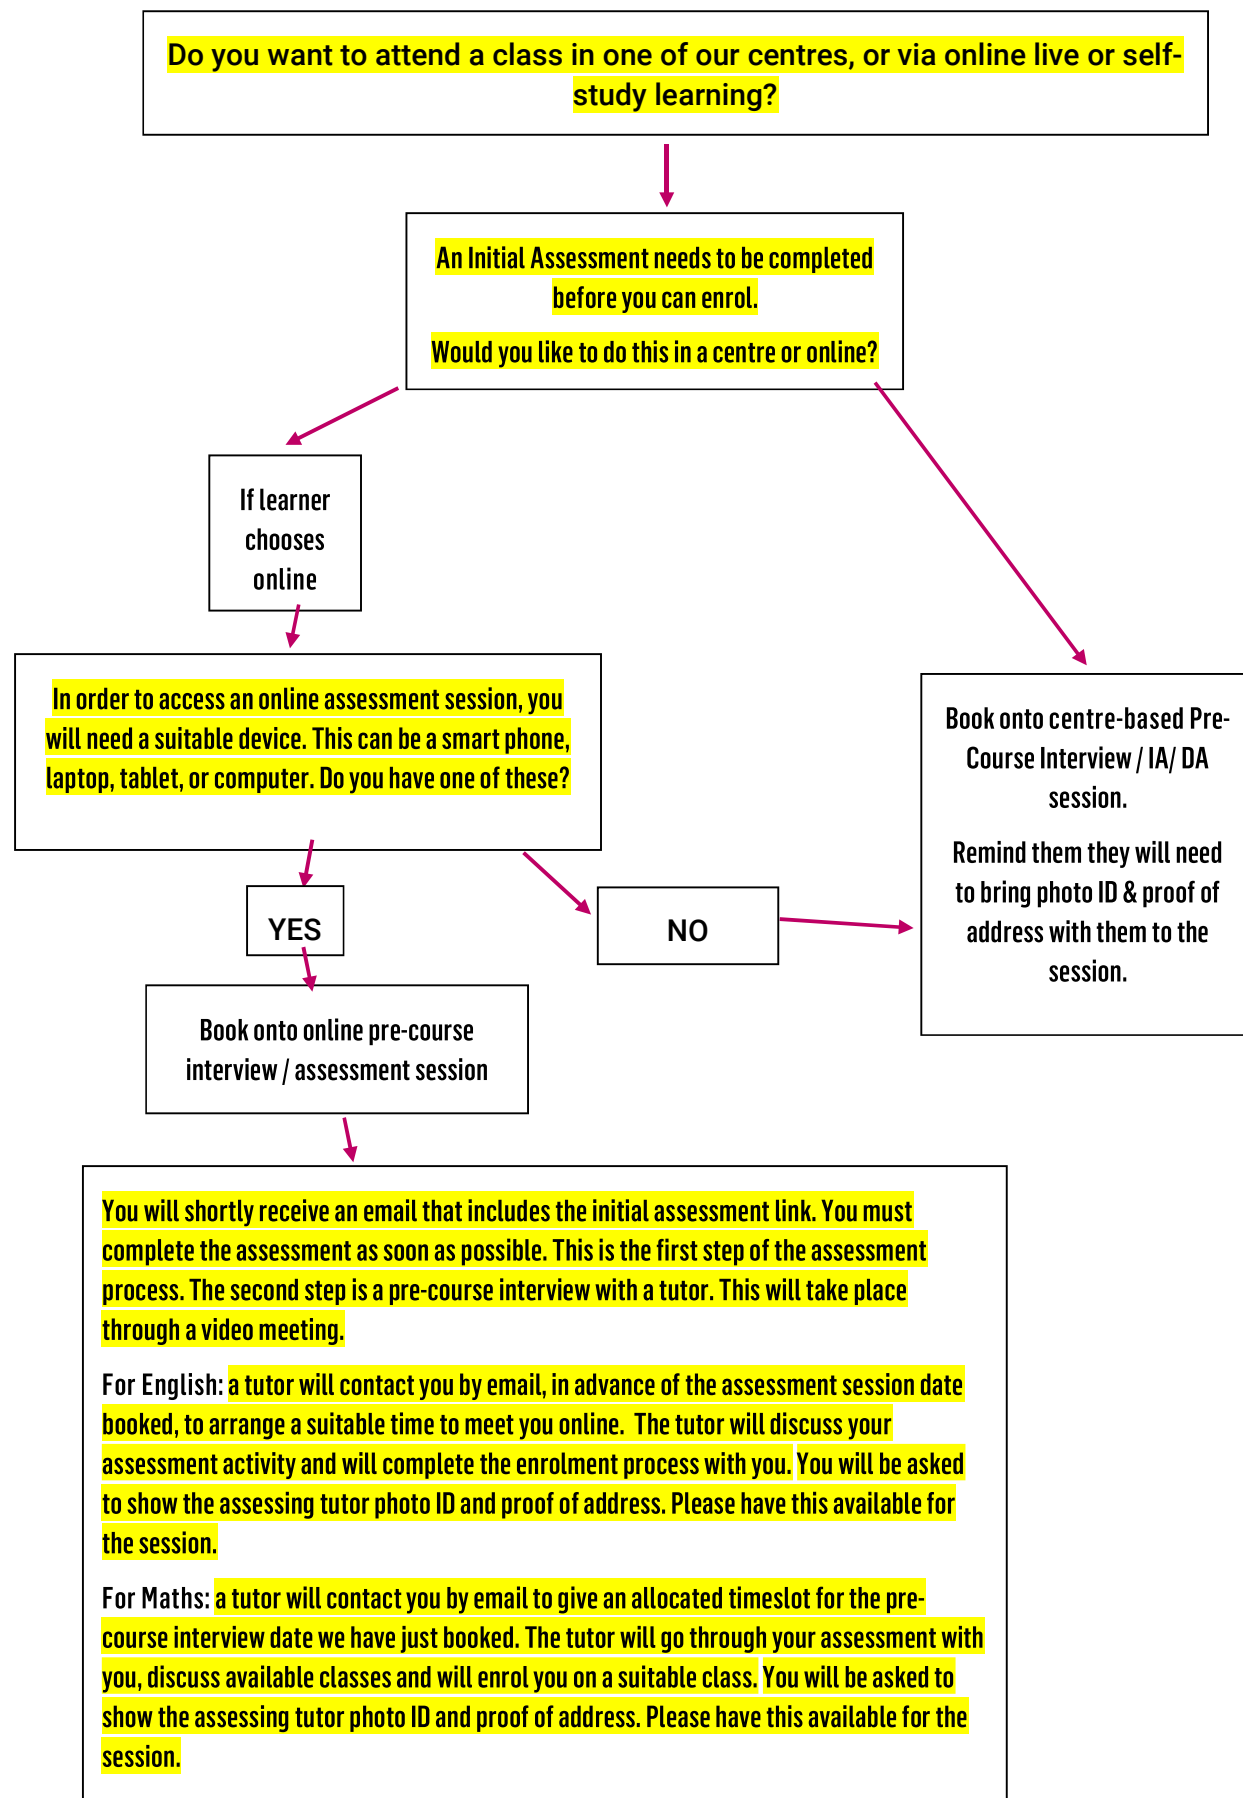

## Appendix 6 - English / maths / ESOL process & script

### Functional Skills and GCSE

Text highlighted yellow is a question to be asked or script.

## Reminder note for frontline staff / call centre:

**Online Live** is attending a virtual class at the same day and time each week with the tutor teaching to camera.

**Online Self-study** is the learner working through a series of web-based modules in their own time.

**Reminder note:** If they have expressed an interest in an online live or online self-study learning course please make them aware that they will need to have access to the following:

- Wi-Fi
- laptop or computer (not a tablet)
- for online live courses – a camera and mic (this may be built into the laptop)
- for online self-study courses – access to a printer
- for online live courses – access to a scanner.